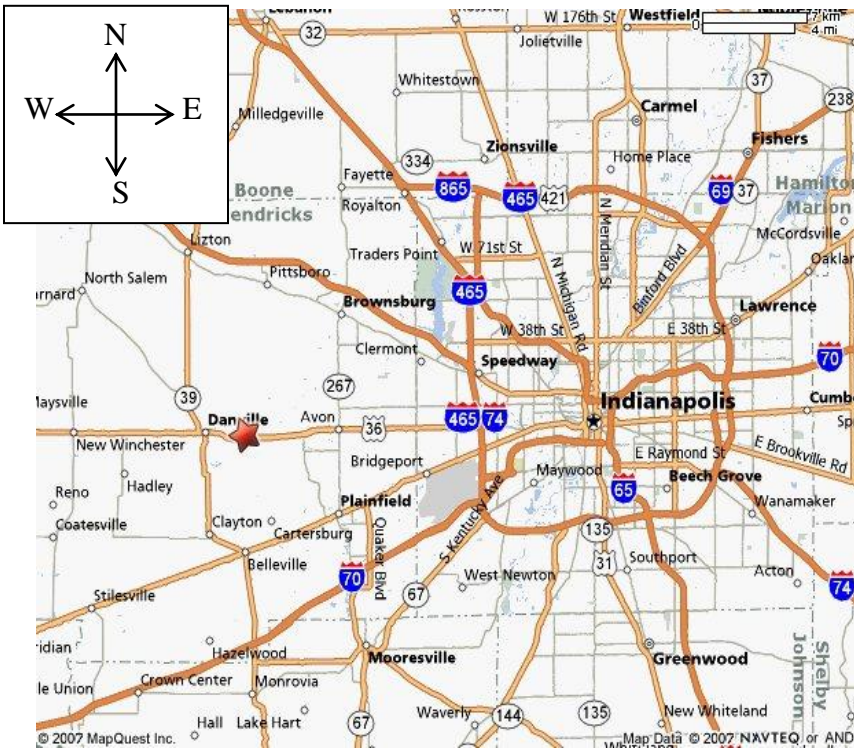

Hendricks County 4H Fairgrounds & Conference Center

1900 E. Main St., Danville IN 46122

FROM I465

Take US36/Rockville Rd. exit in Avon
Go west on US36 to Old US36 (E Main)
Go northwest on Old US36 (E Main)
To intersection with County Road 200E

USING I70

Take SR267 exit in Plainfield
Go north on SR267 to US36 in Avon
Go west on US36 to Old US36 (E Main)
Go northwest on Old US36 (E Main)
To County Road 200E

USING I74

Take Brownsburg exit.
Go south on SR267 to US36 in Avon
Go west on US36 to Old US36 (E Main)
Go northwest on Old US36 (E Main)
To County Road 200E